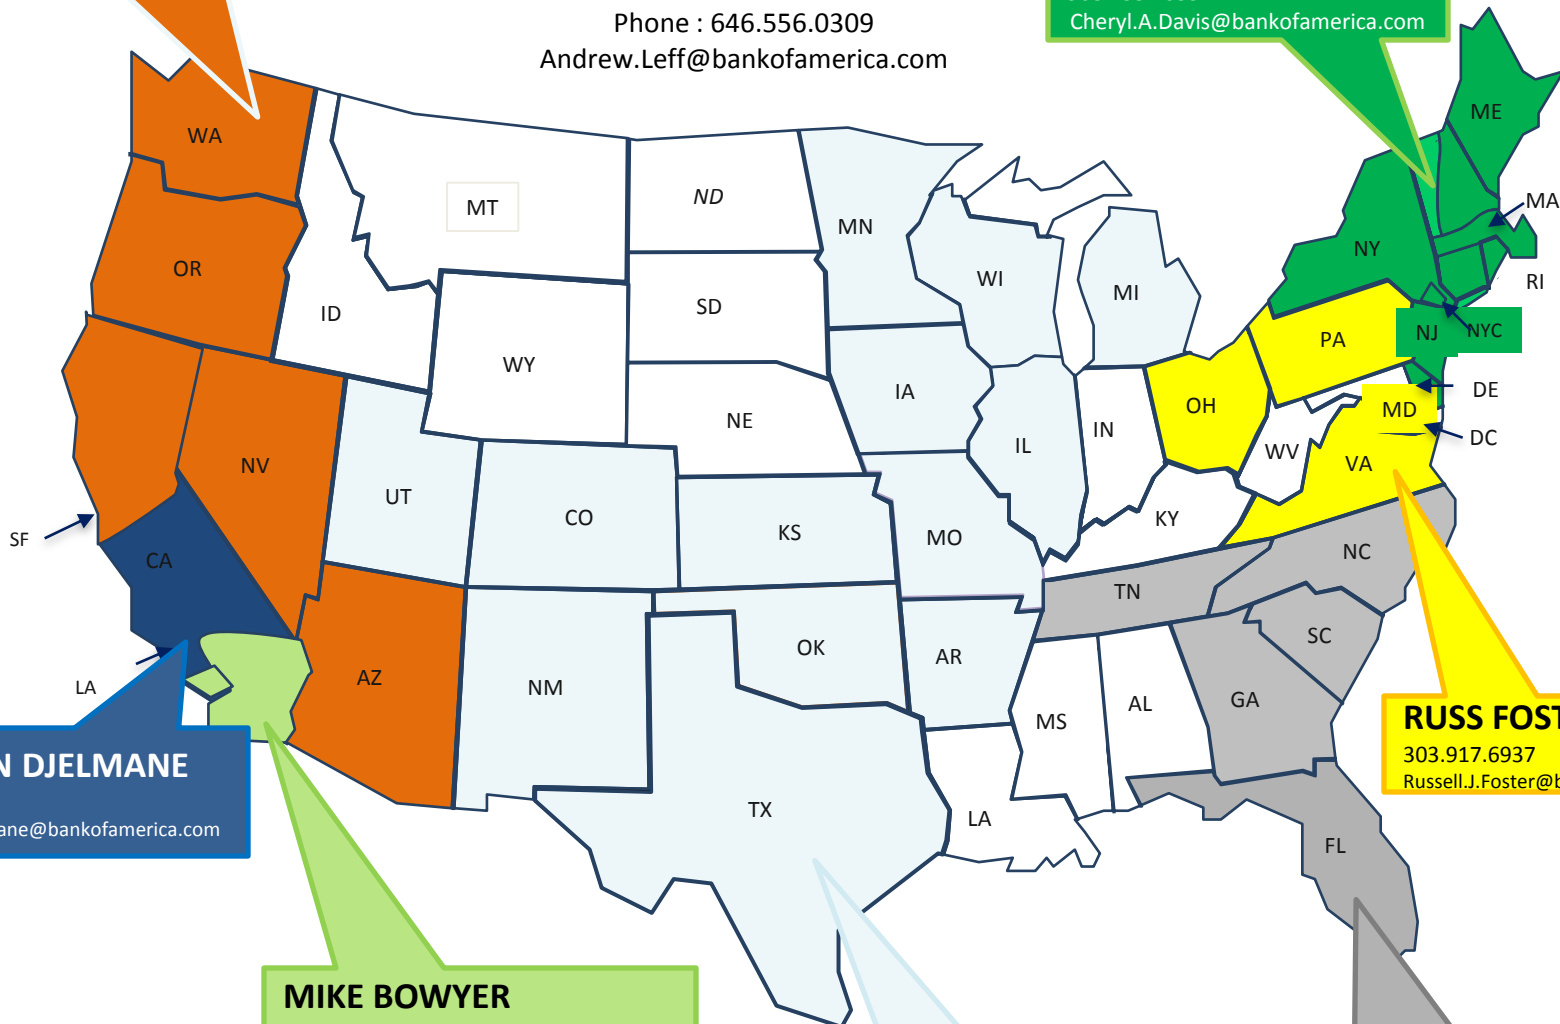

BDM Territory Map

JANET PULIDO

707.673.3698

Janet.M.Pulido@bankofamerica.com

Andrew Leff

Builder Executive

Phone : 646.556.0309

Andrew.Leff@bankofamerica.com

CHERYL DAVIS

908.253.4033

Cheryl.A.Davis@bankofamerica.com

RUSS FOSTER

303.917.6937

Russell.J.Foster@bankofamerica.com

MIKE BOWYER

602.418.2614

Michael.E.Bowyer@bankofamerica.com

ALVIN ODOM

972.526.2505

Alvin.T.Odom@bankofamerica.com

ERIC BENSON

502.592.0635

Reric.Benson@bankofamerica.com

ROSE ANN DJELMANE

626.695.1695

Rose.Ann.Djelmene@bankofamerica.com